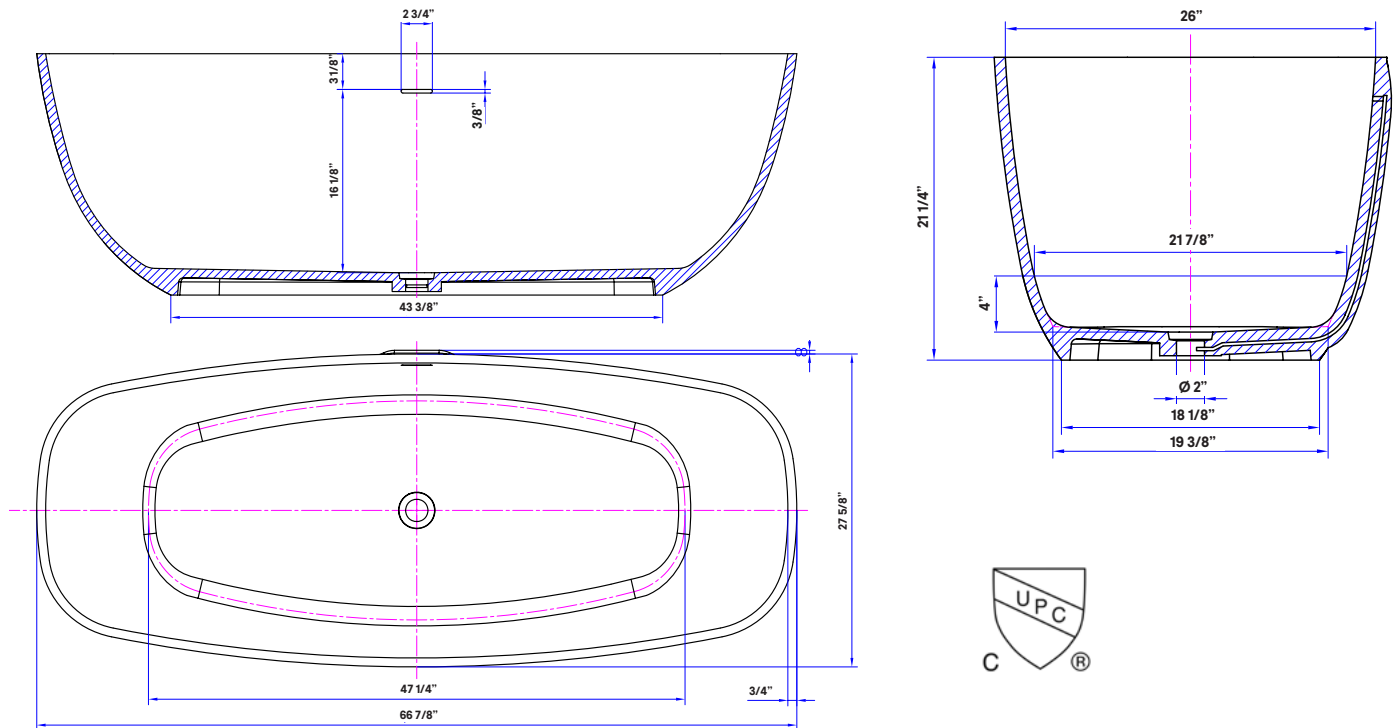

Cheviot

Giorgio Solid Surface Bathtub

#4111 | 67" L x 27 1/2" W x 21 1/4" H
280 lbs, 100 gallons

Cheviot Products' solid surface bathtubs are hand-formed, using the latest generation of composite resin materials. Warm to the touch and possessing superior insulation properties, these bathtubs are ideal for those who prefer a long, hot soak. Inherently harder and stronger than acrylic, solid surface bathtubs are also impervious to creaking and flexing. Polished by hand to a glossy sheen, the material is stain resistant and easy to clean and maintain.

Rim Configuration
Slimline

Colours
Gloss White

Note
Rough-in dimensions may vary +/- 1/2" and are subject to change. No responsibility is assumed by Cheviot Products Inc. One Year Limited Warranty against manufacturer's defects.